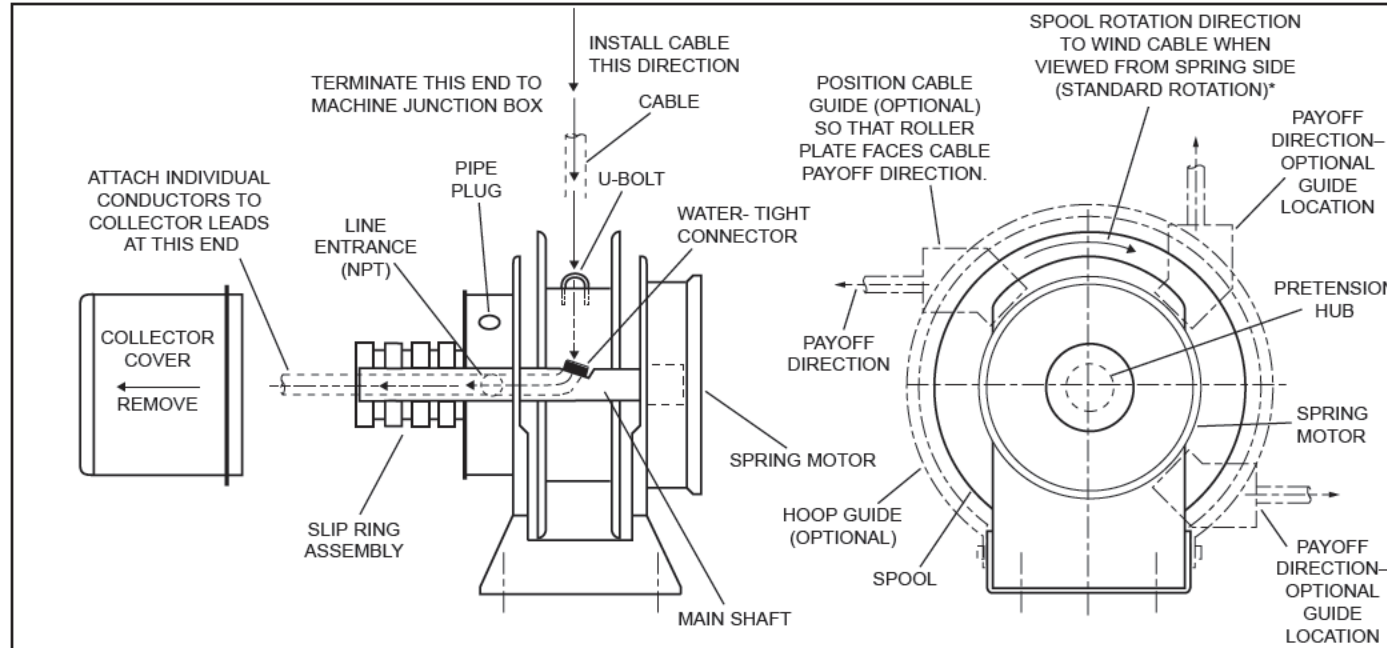

CABLE INSTALLATION REFERENCE DRAWING

* STANDARD ROTATION (CLOCKWISE WHEN VIEWED FROM SPRING SIDE) SHOWN. ALSO AVAILABLE WITH COUNTER-CLOCKWISE ROTATION

GLEASON REEL CORP.
600 South Clark St.
Mayville, WI 53050-0026
Phone 920-387-4120
Fax 920-387-4189